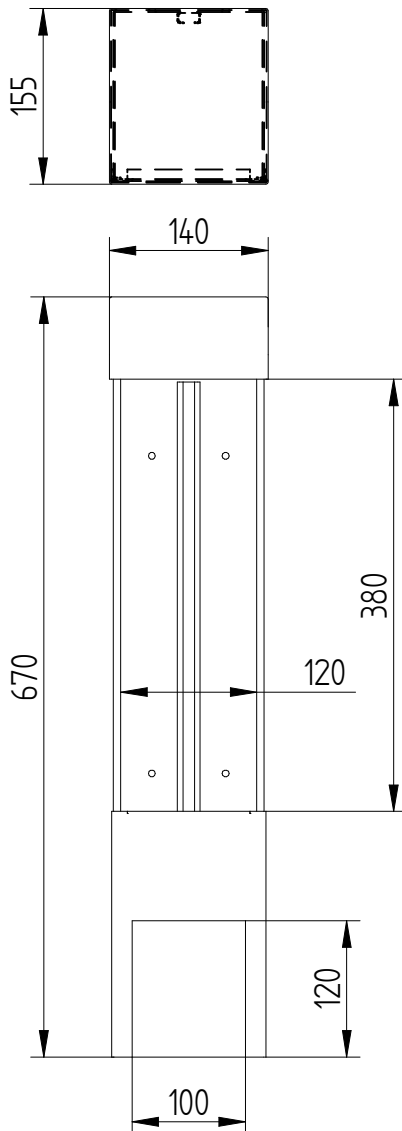

## Specifications

Type : Stainless steel pillar box  
Article number : 2RVS31

## Technical specifications

Material : RVS AISI 304 1,25mm  
Suitable for : 1x LS-100  
Color : RAL 7032  
Dimension : 140 x 155 x 670mm  
Connection : Through bottom side  
Fixing : 4 holes in rear 6mm  
Lock : Stainless steel triangle lock  
Inside suited with : C-profile with sliding rails