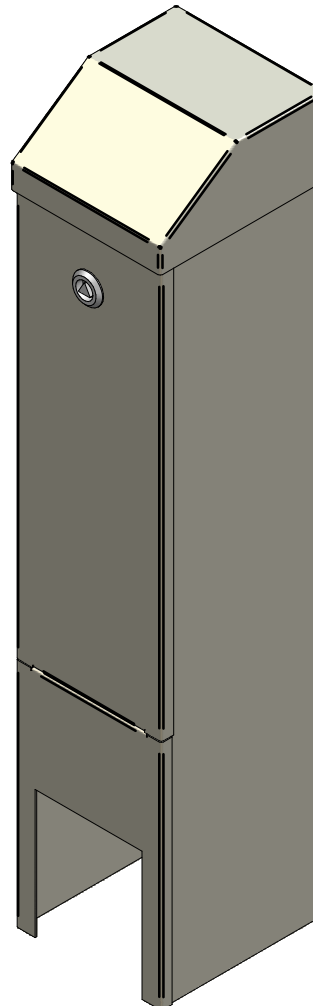

# Stainless steel pillar box 2RVS31

## Specifications

Type : Stainless steel pillar box  
Article number : 2RVS31

## Technical specifications

Material : RVS AISI 304 1,25mm  
Suitable for : 1x LS-100  
Color : RAL 7032  
Dimension : 140 x 155 x 670mm  
Connection : Through bottom side  
Fixing : 4 holes in rear 6mm  
Lock : Stainless steel triangle lock  
Inside suited with : C-profile with sliding rails