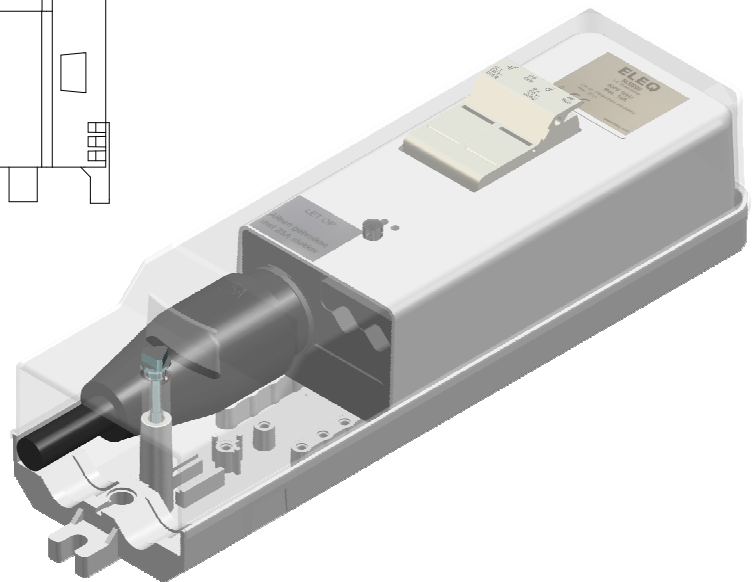

mastering electricity
worldwide

LS-99 Plug-In Set

5L6090

Specifications

Brand	: ELEQ
Type	: LS-99 Plug-In Set
Article number	: 5L6090

Technical specifications

Minimum inside diameter	: 99 mm
Looping through	: No
Suitable for	: 2x 10x38 fuse (Total of maximum 10A)
Including fuse	: Yes, 2x 4A
Strain relief	: For luminaire cable 2x
Earth-neutral connection	: Yes
Connector type	: EMP-IP68/4 4-pins; 2 wires with fuse, neutral and earth

Details

Pluggable connection box with flexible and armoured cable (5 meter) with vulcanized dust- and waterproof plug.
Wiring space is closed and sealed.
Connection box is only to be used in combination with 25A female plug + underground cable.

Packaging

Pro piece and 12 pieces in box

Use

Easily and safe be connected to and removed from the electricity network when moving lighting poles (Usable up to 230V, 50Hz, 10A)