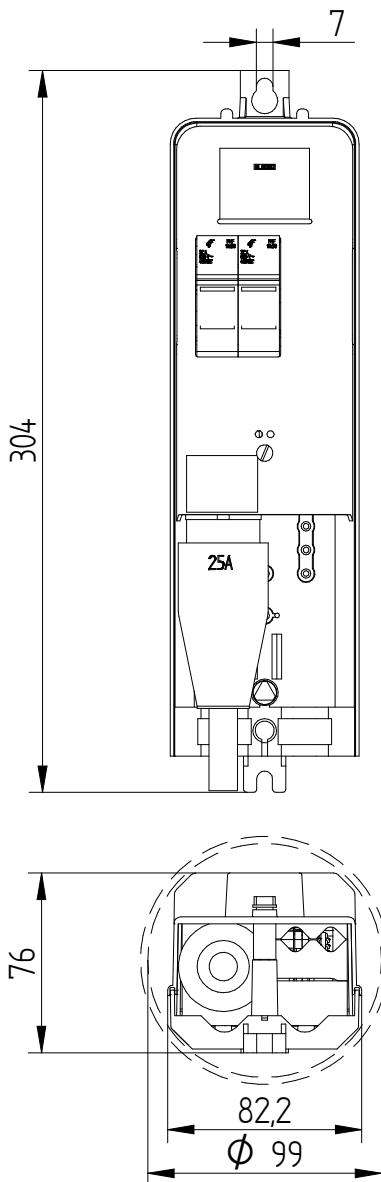

mastering electricity
worldwide

LS-99 Plug-In Set

5L6090

Specifications

Brand	: ELEQ
Type	: LS-99 Plug-In Set
Article number	: 5L6090

Technical specifications

Minimum inside diameter	: 99 mm
Looping through	: No
Suitable for	: 2x 10x38 fuse (Total of maximum 10A)
Including fuse	: Yes, 2x 4A
Strain relief	: For luminaire cable 2x
Earth-neutral connection	: Yes
Connector type	: EMP-IP68/4 4-pins; 2 wires with fuse, neutral and earth

Details

Pluggable connection box with flexible and armoured cable (5 meter) with vulcanized dust- and waterproof plug.
Wiring space is closed and sealed.
Connection box is only to be used in combination with 25A female plug + underground cable.

Packaging

Pro piece and 12 pieces in box

Use

Easily and safe be connected to and removed from the electricity network when moving lighting poles (Usable up to 230V, 50Hz, 10A)