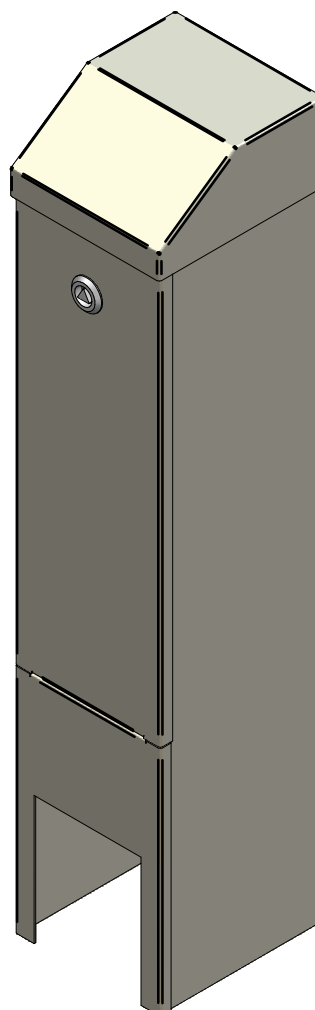

# Stainless steel pillar box 2RVS31

## Specifications

Type : Stainless steel pillar box  
Article number : 2RVS31

## Technical specifications

Material : RVS AISI 304 1,25mm  
Suitable for : 1x LS-100  
Color : RAL 7032  
Dimension : 140 x 155 x 670mm  
Connection : Through bottom side  
Fixing : 4 holes in rear 6mm  
Lock : Stainless steel triangle lock  
Inside suited with : C-profile with sliding rails