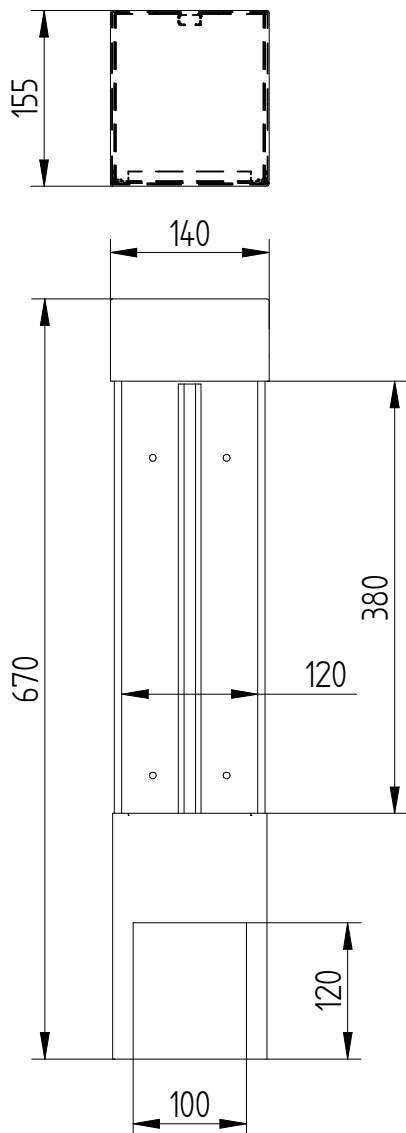

## Specifications

Type : Stainless steel pillar box  
Article number : 2RVS31

## Technical specifications

Material : RVS AISI 304 1,25mm  
Suitable for : 1x LS-100  
Color : RAL 7032  
Dimension : 140 x 155 x 670mm  
Connection : Through bottom side  
Fixing : 4 holes in rear 6mm  
Lock : Stainless steel triangle lock  
Inside suited with : C-profile with sliding rails