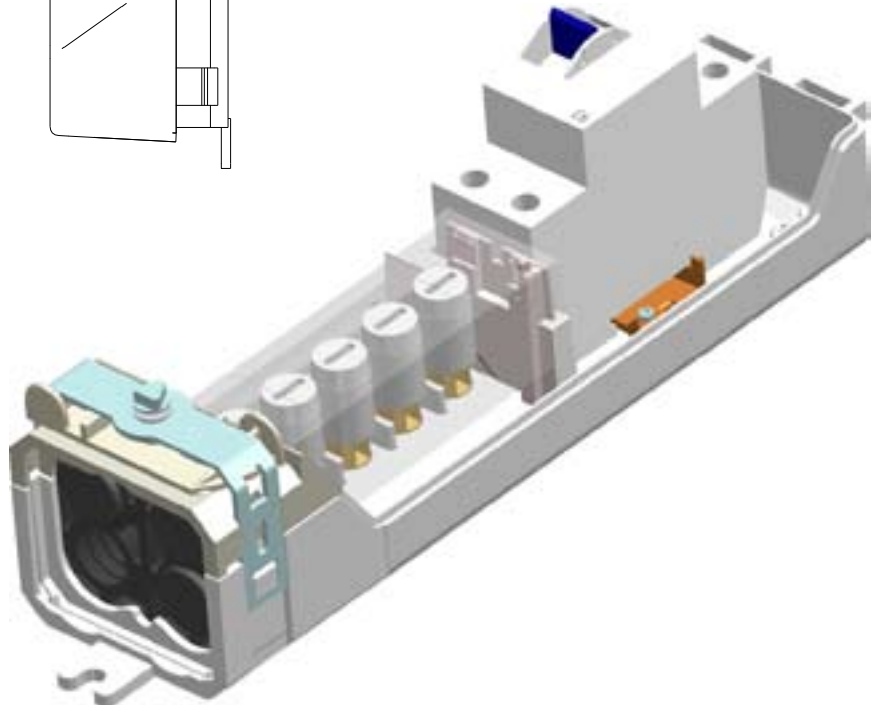

Junction box with earth leakage circuit breaker

5L8014

Specifications

Type : LS-100
Article number : 5L8014

Details

: Controllable from outside
: Sealable

Technical specifications

Minimum inside diameter : 110 mm
Looping through : Yes
Provided with : Earth leakage circuit breaker
30mA 6A C-Characteristic
Number of terminals : 5 Pcs; 3x phase, zero, Earth
Max. wire cross section : 2x 16mm²
Pull relief : Yes, max. two ground cables
23mm and 2 lightmast cords
Earth-neutral connection : Yes
Sealable : Yes

Packing

12 Pcs in a box or 216 Pcs per pallet
Deliverable from stock

Can be combined with

5L9970, 71, 72 : Profile for LS-100
5L9950 : Cable bending tool
5L9960 : Triangle key for LS-100

ELEQ bv
Tukseweg 130
8331 LH Steenwijk (NL)
T: +31 (0) 521 533 333
F: +31 (0) 521 533 391
www.eleq.com