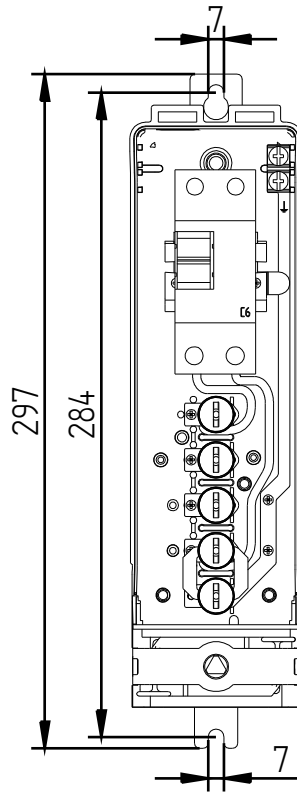

Junction box with earth leakage circuit breaker

5L8014

Specifications

Type : LS-100
Article number : 5L8014

Details

: Controllable from outside
: Sealable

Technical specifications

Minimum inside diameter : 110 mm
Looping through : Yes
Provided with : Earth leakage circuit breaker
30mA 6A C-Characteristic
Number of terminals : 5 Pcs; 3x phase, zero, Earth
Max. wire cross section : 2x 16mm²
Pull relief : Yes, max. two ground cables
23mm and 2 lightmast cords
Earth-neutral connection : Yes
Sealable : Yes

Packing

12 Pcs in a box or 216 Pcs per pallet
Deliverable from stock

Can be combined with

5L9970, 71, 72 : Profile for LS-100
5L9950 : Cable bending tool
5L9960 : Triangle key for LS-100

ELEQ bv
Tukseweg 130
8331 LH Steenwijk (NL)
T: +31 (0) 521 533 333
F: +31 (0) 521 533 391
www.eleq.com