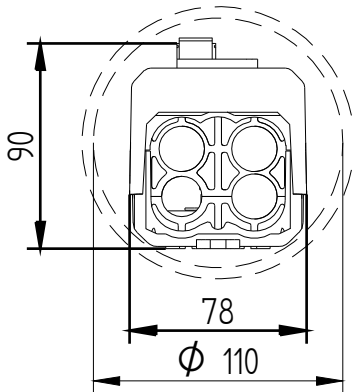

Junction box with earth leakage circuit breaker

5L8014

Specifications

Type : LS-100
Article number : 5L8014

Details

: Controllable from outside
: Sealable

Technical specifications

Minimum inside diameter : 110 mm
Looping through : Yes
Provided with : Earth leakage circuit breaker
30mA 6A C-Characteristic
Number of terminals : 5 Pcs; 3x phase, zero, Earth
Max. wire cross section : 2x 16mm²
Pull relief : Yes, max. two ground cables
23mm and 2 lightmast cords
Earth-neutral connection : Yes
Sealable : Yes

Packing

12 Pcs in a box or 216 Pcs per pallet
Deliverable from stock

Can be combined with

5L9970, 71, 72 : Profile for LS-100
5L9950 : Cable bending tool
5L9960 : Triangle key for LS-100

ELEQ bv
Tukseweg 130
8331 LH Steenwijk (NL)
T: +31 (0) 521 533 333
F: +31 (0) 521 533 391
www.eleq.com