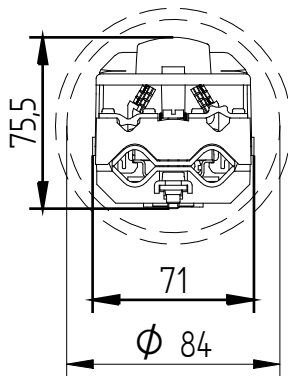

Junction box for traffic masts

5L6030

Specifications

Type : LS-94VRI 10
 Article number : 5L6030

Details

: Other configurations possible

Technical specifications

Minimum inside diameter : 84mm
 Number of terminals : 10
 Max. wire cross section : 2,5 mm²
 Pull relief : Yes
 Automatic Earthing : Yes

Packing

20 Pcs in a box or 480 Pcs per pallet
 Deliverable from stock

Use

Suitable for mounting in traffic lights

ELEQ bv
 Tukseweg 130
 8331 LH Steenwijk (NL)
 T: +31 (0) 521 533 333
 F: +31 (0) 521 533 391
www.eleq.com