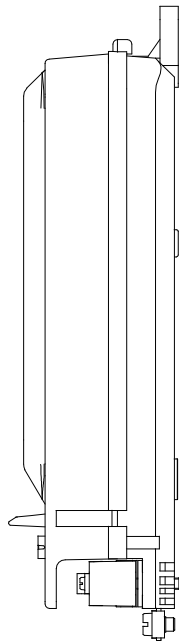

Junction box for traffic masts

5L6030

Specifications

Type : LS-94VRI 10
 Article number : 5L6030

Details

: Other configurations possible

Technical specifications

Minimum inside diameter : 84mm
 Number of terminals : 10
 Max. wire cross section : 2,5 mm²
 Pull relief : Yes
 Automatic Earthing : Yes

Packing

20 Pcs in a box or 480 Pcs per pallet
 Deliverable from stock

Use

Suitable for mounting in traffic lights

ELEQ bv
 Tukseweg 130
 8331 LH Steenwijk (NL)
 T: +31 (0) 521 533 333
 F: +31 (0) 521 533 391
www.eleq.com