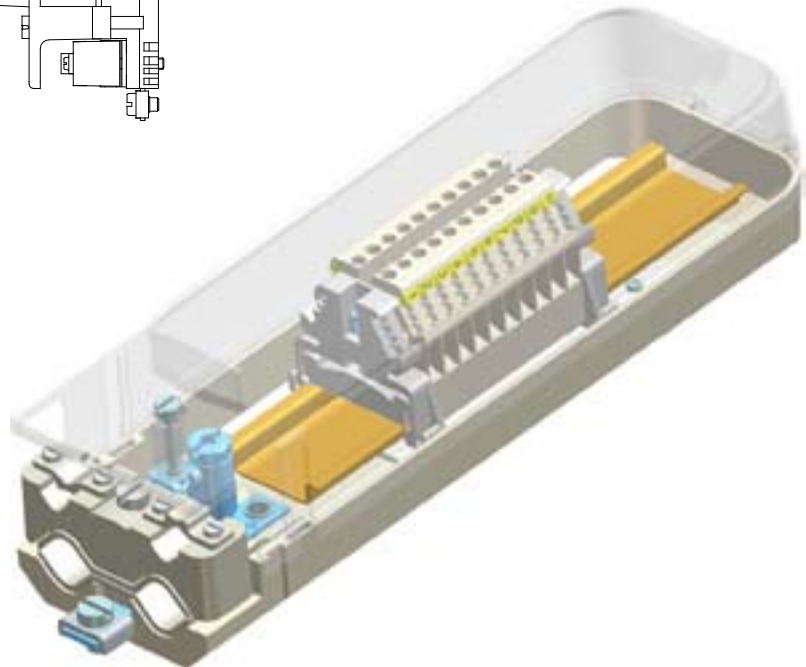

Junction box for traffic masts

5L6030

Specifications

Type : LS-94VRI 10
 Article number : 5L6030

Details

: Other configurations possible

Technical specifications

Minimum inside diameter : 84mm
 Number of terminals : 10
 Max. wire cross section : 2,5 mm²
 Pull relief : Yes
 Automatic Earthing : Yes

Packing

20 Pcs in a box or 480 Pcs per pallet
 Deliverable from stock

Use

Suitable for mounting in traffic lights

ELEQ bv
 Tukseweg 130
 8331 LH Steenwijk (NL)
 T: +31 (0) 521 533 333
 F: +31 (0) 521 533 391
www.eleq.com