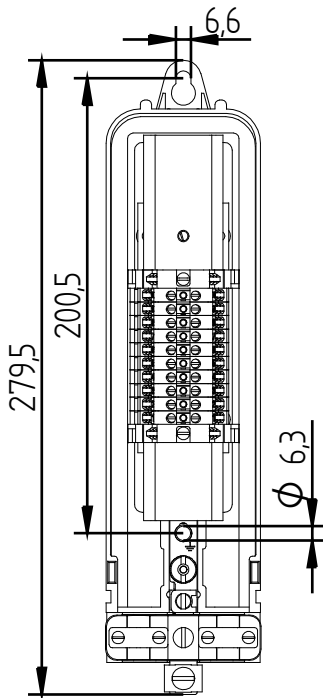

Junction box for traffic masts

5L6030

Specifications

Type : LS-94VRI 10
 Article number : 5L6030

Details

: Other configurations possible

Technical specifications

Minimum inside diameter : 84mm
 Number of terminals : 10
 Max. wire cross section : 2,5 mm²
 Pull relief : Yes
 Automatic Earthing : Yes

Packing

20 Pcs in a box or 480 Pcs per pallet
 Deliverable from stock

Use

Suitable for mounting in traffic lights

ELEQ bv
 Tukseweg 130
 8331 LH Steenwijk (NL)
 T: +31 (0) 521 533 333
 F: +31 (0) 521 533 391
www.eleq.com